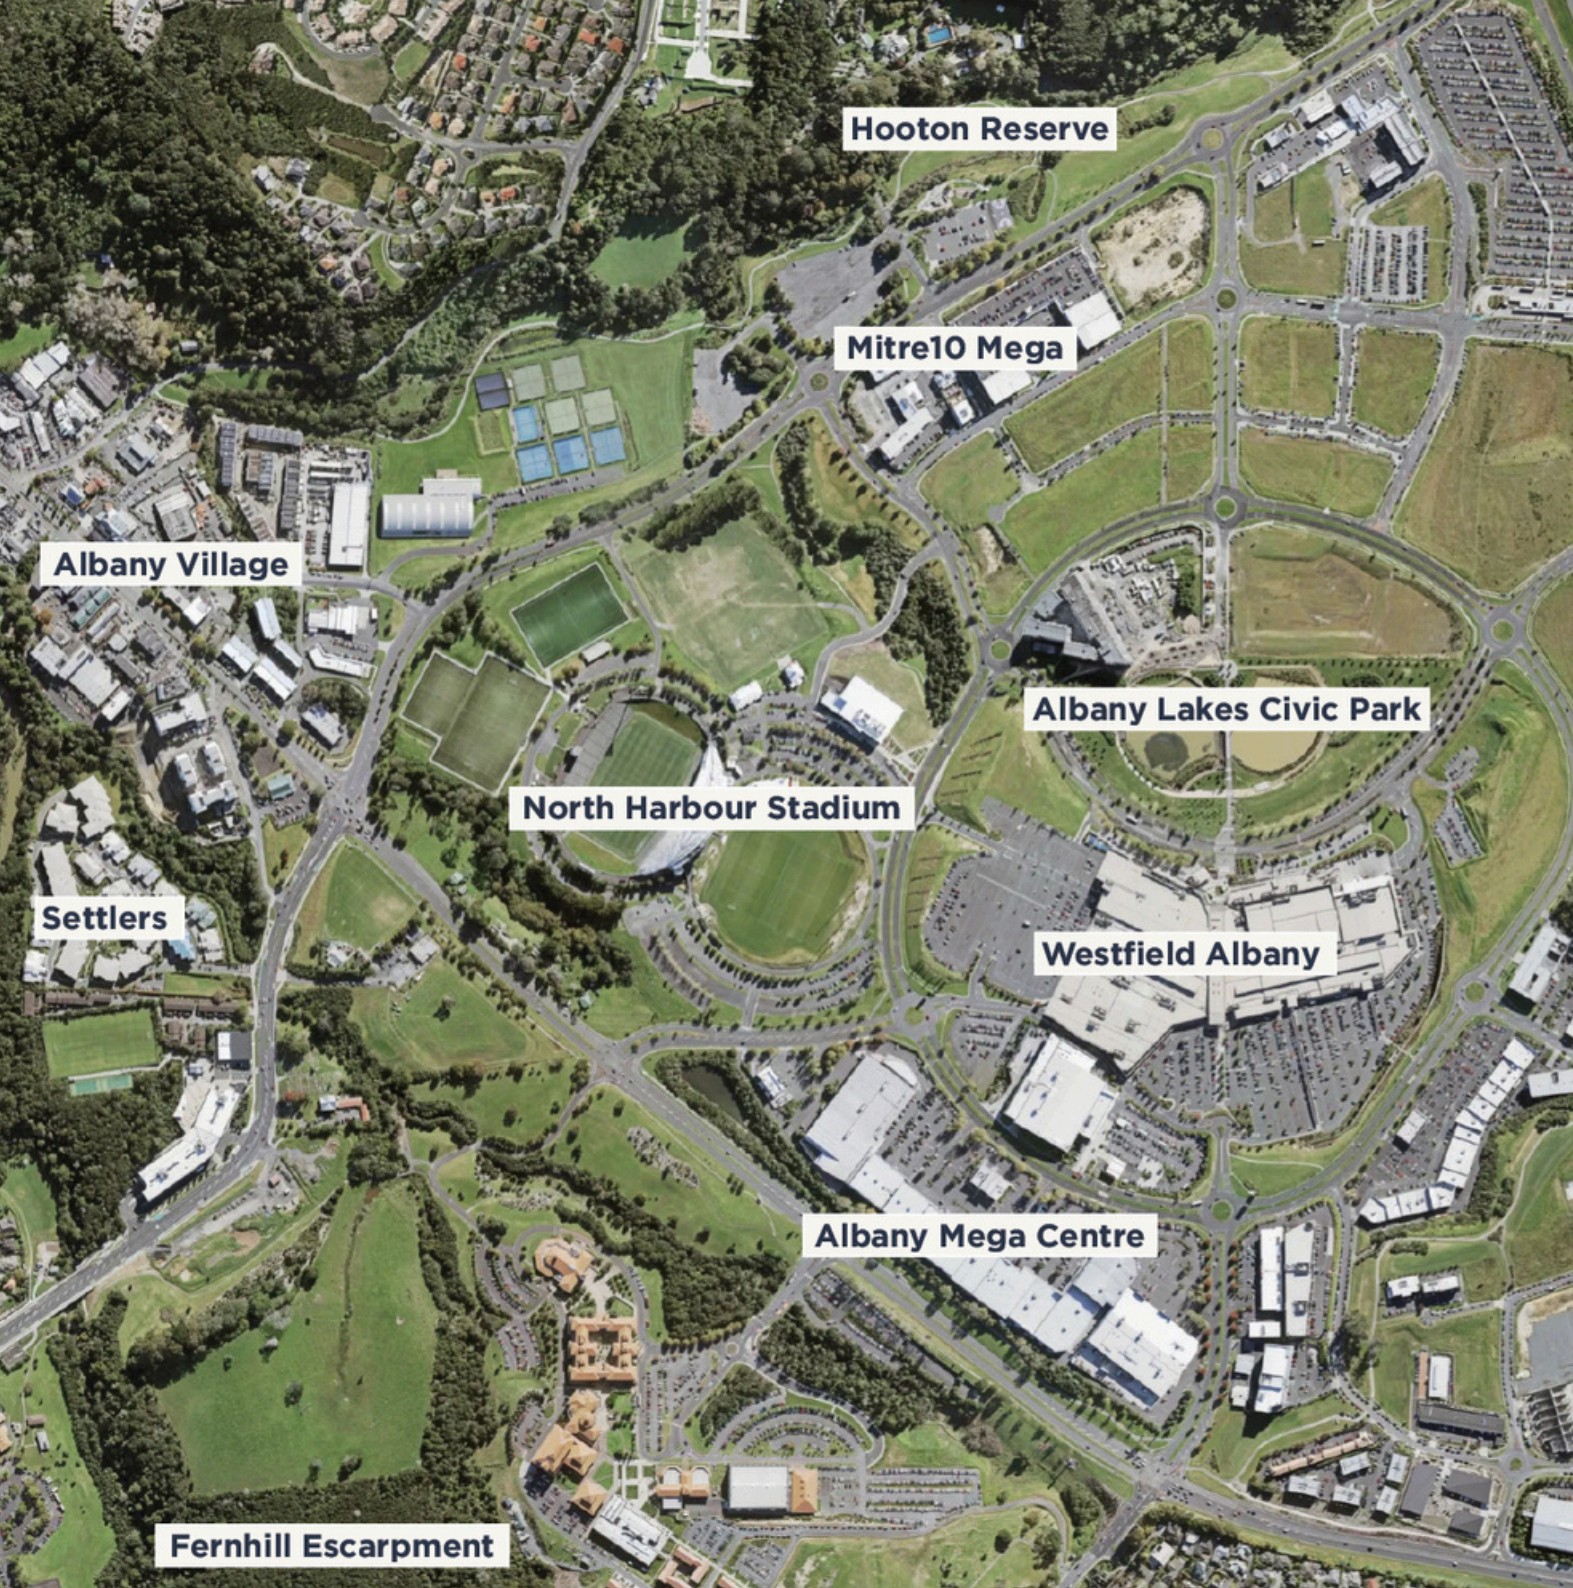

Amenities Local to Settlers Lifestyle Village

Albany Village - 2-3 minute drive:

- Albany Library
- Albany Village Medical Centre
- Shops and Restaurants
- Farmers Market (seasonal)

Westfield Albany - 5-6 minute drive:

- Woolworths
- Event Cinemas
- The Warehouse
- Farmers
- Food Court
- Kmart

Albany Mega Centre - 5-6 minute drive:

- Mitre 10 MEGA
- Rebel Sport
- Freedom Furniture
- Briscoes
- PAK'nSAVE
- Gas Station

Local Nature Areas - 3-6 minute drive:

- The Landing Reserve
- Hooton Reserve
- Albany Lakes Civic Park
- Fernhill Escarpment

Motorway On-Ramps - 5 minute drive:

- North & South: SH1 on-ramps for easy access

SETTLERS
LIFESTYLE VILLAGE